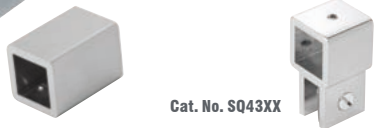

Support Bars

Round

Glass

Wall-to-Glass

Through-Glass Mounted Support Bar

Square

Door Knobs

CRL SDK Series Knobs

Pull Handles

Cat. No. CSH18X18XX