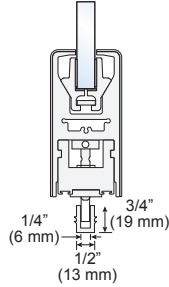

System Panels must not exceed any of the following guidelines:

Maximum Panel Height: 108" (2.74m)

MAXIMUM PANEL WIDTH

2 Panels and 4 Panels: 39" (991 mm)

3 Panels and 6 Panels: 34" (864 mm)

Minimum Panel Width: 15" (381 mm)

Maximum Panel Weight: 170 pounds (77 kg)

Minimum Door Width with Lock: 15" (381 mm)

NOTE: Bi-Fold Doors have a maximum of three panels on each side.

NOTE: OTB Bi-Fold for Interior Use Only.

ADDITIONAL NOTES OR SKETCHES

Threshold Options

OTB STANDARD CONFIGURATIONS

MODEL	MAXIMUM OPENING WIDTH
OTB2	78-3/8" (1.95 m)
OTB3	102-9/16" (2.6 m)
OTB4BP	156-3/4" (3.98 m)
OTB6BP	205-1/8" (5.21 m)

OTB2
2 Panel Full Leaf Bi-Fold

OTB3
3 Panel Full Leaf Bi-Fold