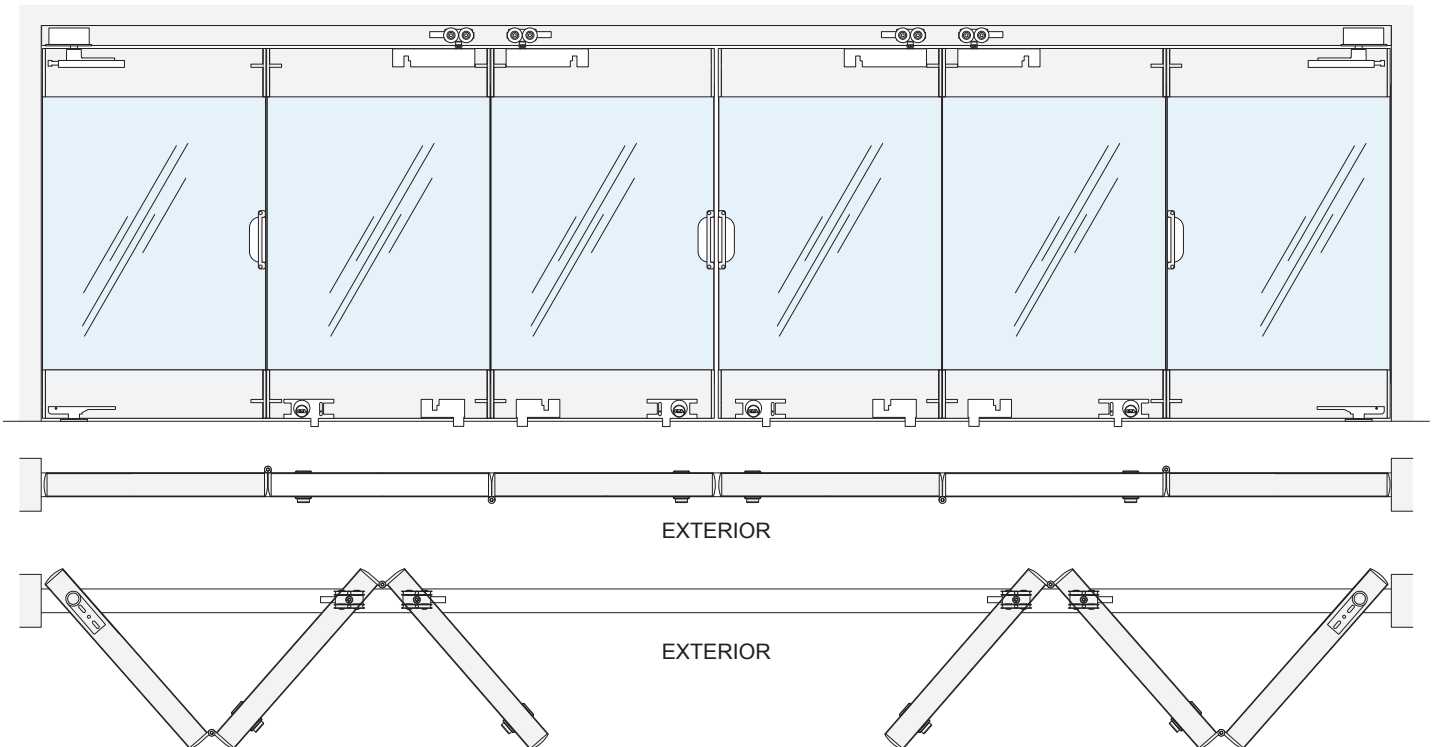

System Panels must not exceed any of the following guidelines:

Maximum Panel Height: 108" (2.74m)

MAXIMUM PANEL WIDTH

2 Panels and 4 Panels: 39" (991 mm)

3 Panels and 6 Panels: 34" (864 mm)

Minimum Panel Width: 15" (381 mm)

Threshold Options

OTB STANDARD CONFIGURATIONS

MODEL	MAXIMUM OPENING WIDTH
OTB2	78-3/8" (1.95 m)
OTB3	102-9/16" (2.6 m)
OTB4BP	156-3/4" (3.98 m)
OTB6BP	205-1/8" (5.21 m)

OTB2
2 Panel Full Leaf Bi-Fold

OTB3
3 Panel Full Leaf Bi-Fold

NOTE: Handles not included.

OTB STANDARD CONFIGURATIONS (CONTINUED)

OTB4BP
 4 Panel Full Leaf Bi-Fold

OTB6BP
 6 Panel Full Leaf Bi-Fold

NOTE: Handles not included.