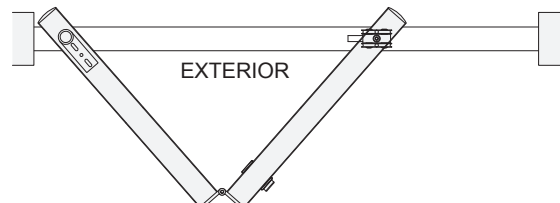

Threshold Options

OTB STANDARD CONFIGURATIONS

MODEL	MAXIMUM OPENING WIDTH
OTB2	78-3/8" (1.95 m)
OTB3	102-9/16" (2.6 m)
OTB4BP	156-3/4" (3.98 m)
OTB6BP	205-1/8" (5.21 m)

OTB2
2 Panel Full Leaf Bi-Fold

OTB3
3 Panel Full Leaf Bi-Fold

NOTE: Handles not included.

OTB STANDARD CONFIGURATIONS (CONTINUED)

OTB4BP
 4 Panel Full Leaf Bi-Fold

OTB6BP
 6 Panel Full Leaf Bi-Fold

NOTE: Handles not included.