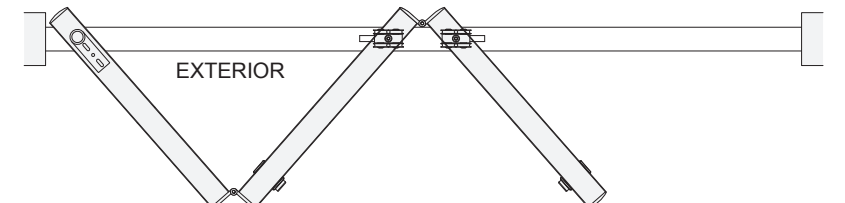

Threshold Options

OTB STANDARD CONFIGURATIONS

MODEL	MAXIMUM OPENING WIDTH
OTB2	78-3/8" (1.95 m)
OTB3	102-9/16" (2.6 m)
OTB4BP	156-3/4" (3.98 m)
OTB6BP	205-1/8" (5.21 m)

OTB2
2 Panel Full Leaf Bi-Fold

OTB3
3 Panel Full Leaf Bi-Fold

NOTE: Handles not included.

OTB STANDARD CONFIGURATIONS (CONTINUED)

OTB4BP
 4 Panel Full Leaf Bi-Fold

OTB6BP
 6 Panel Full Leaf Bi-Fold

NOTE: Handles not included.