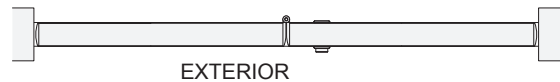

Threshold Options

OTB STANDARD CONFIGURATIONS

MODEL	MAXIMUM OPENING WIDTH
OTB2	78-3/8" (1.95 m)
OTB3	102-9/16" (2.6 m)
OTB4BP	156-3/4" (3.98 m)
OTB6BP	205-1/8" (5.21 m)

OTB2
2 Panel Full Leaf Bi-Fold

OTB3
3 Panel Full Leaf Bi-Fold

NOTE: Handles not included.

OTB STANDARD CONFIGURATIONS (CONTINUED)

OTB4BP
 4 Panel Full Leaf Bi-Fold

OTB6BP
 6 Panel Full Leaf Bi-Fold

NOTE: Handles not included.