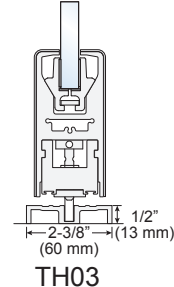

System Panels must not exceed any of the following guidelines:

Maximum Panel Height: 108" (2.74m)

MAXIMUM PANEL WIDTH

2 Panels and 4 Panels: 39" (991 mm)

3 Panels and 6 Panels: 34" (864 mm)

Minimum Panel Width: 15" (381 mm)

Maximum Panel Weight: 170 pounds (77 kg)

Minimum Door Width with Lock: 15" (381 mm)

NOTE: Bi-Fold Doors have a maximum of three panels on each side.

NOTE: OTB Bi-Fold for Interior Use Only.

ADDITIONAL NOTES OR SKETCHES

Threshold Options

OTB STANDARD CONFIGURATIONS

MODEL	MAXIMUM OPENING WIDTH
OTB2	78-3/8" (1.95 m)
OTB3	102-9/16" (2.6 m)
OTB4BP	156-3/4" (3.98 m)
OTB6BP	205-1/8" (5.21 m)

OTB2
2 Panel Full Leaf Bi-Fold

OTB3
3 Panel Full Leaf Bi-Fold