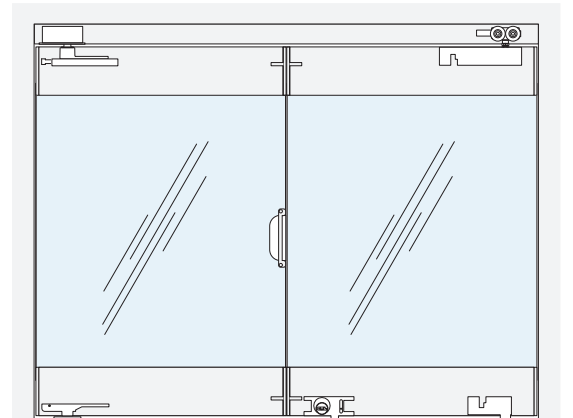

Threshold Options

OTB STANDARD CONFIGURATIONS

MODEL	MAXIMUM OPENING WIDTH
OTB2	78-3/8" (1.95 m)
OTB3	102-9/16" (2.6 m)
OTB4BP	156-3/4" (3.98 m)
OTB6BP	205-1/8" (5.21 m)

OTB2
2 Panel Full Leaf Bi-Fold

OTB3
3 Panel Full Leaf Bi-Fold