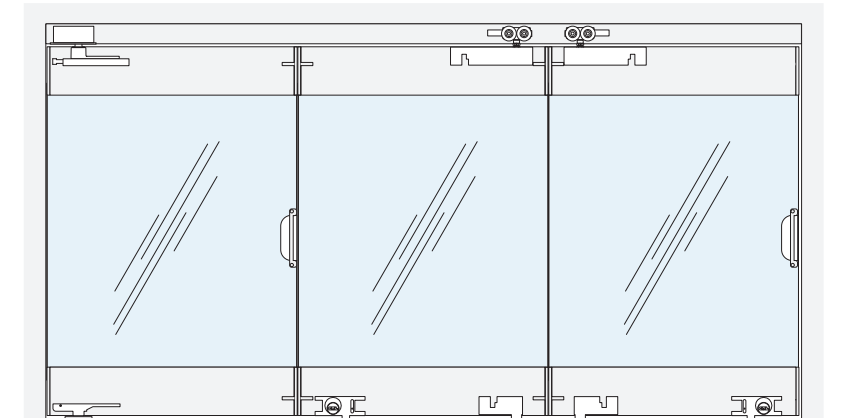

Threshold Options

OTB STANDARD CONFIGURATIONS

MODEL	MAXIMUM OPENING WIDTH
OTB2	78-3/8" (1.95 m)
OTB3	102-9/16" (2.6 m)
OTB4BP	156-3/4" (3.98 m)
OTB6BP	205-1/8" (5.21 m)

OTB2
2 Panel Full Leaf Bi-Fold

OTB3
3 Panel Full Leaf Bi-Fold