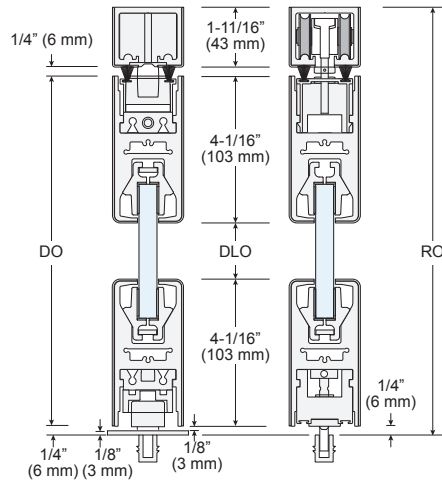

RAIL SIZE / RAIL TYPE

- 4" Square Rails Only

GLASS THICKNESS

- 3/8"
- 1/2"

LOCK OPTIONS

- With Lock
- Without Lock

GUIDE TYPE

- Recessed (Standard)
- Threshold
- THOT1 THOT2 THOT3

System Panels must not exceed any of the following guidelines:

Maximum Panel Height: 108" (2.74m)

MAXIMUM PANEL WIDTH

2 Panels and 4 Panels: 39" (991 mm)

3 Panels and 6 Panels: 34" (864 mm)

Minimum Panel Width: 15" (381 mm)

Maximum Panel Weight: 170 pounds (77 kg)

Minimum Door Width with Lock: 15" (381 mm)

NOTE: Bi-Fold Doors have a maximum of three panels on each side.

NOTE: OTB Bi-Fold for Interior Use Only.

ADDITIONAL NOTES OR SKETCHES

Threshold Options

OTB STANDARD CONFIGURATIONS

MODEL	MAXIMUM OPENING WIDTH
OTB2	78-3/8" (1.95 m)
OTB3	102-9/16" (2.6 m)
OTB4BP	156-3/4" (3.98 m)
OTB6BP	205-1/8" (5.21 m)

OTB2
2 Panel Full Leaf Bi-Fold

OTB3
3 Panel Full Leaf Bi-Fold