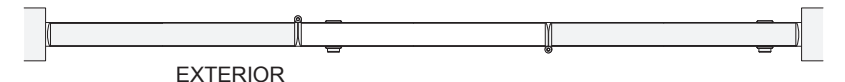

Threshold Options

OTB STANDARD CONFIGURATIONS

MODEL	MAXIMUM OPENING WIDTH
OTB2	78-3/8" (1.95 m)
OTB3	102-9/16" (2.6 m)
OTB4BP	156-3/4" (3.98 m)
OTB6BP	205-1/8" (5.21 m)

OTB2
2 Panel Full Leaf Bi-Fold

OTB3
3 Panel Full Leaf Bi-Fold

NOTE: Handles not included.

OTB STANDARD CONFIGURATIONS (CONTINUED)

OTB4BP
 4 Panel Full Leaf Bi-Fold

OTB6BP
 6 Panel Full Leaf Bi-Fold

NOTE: Handles not included.