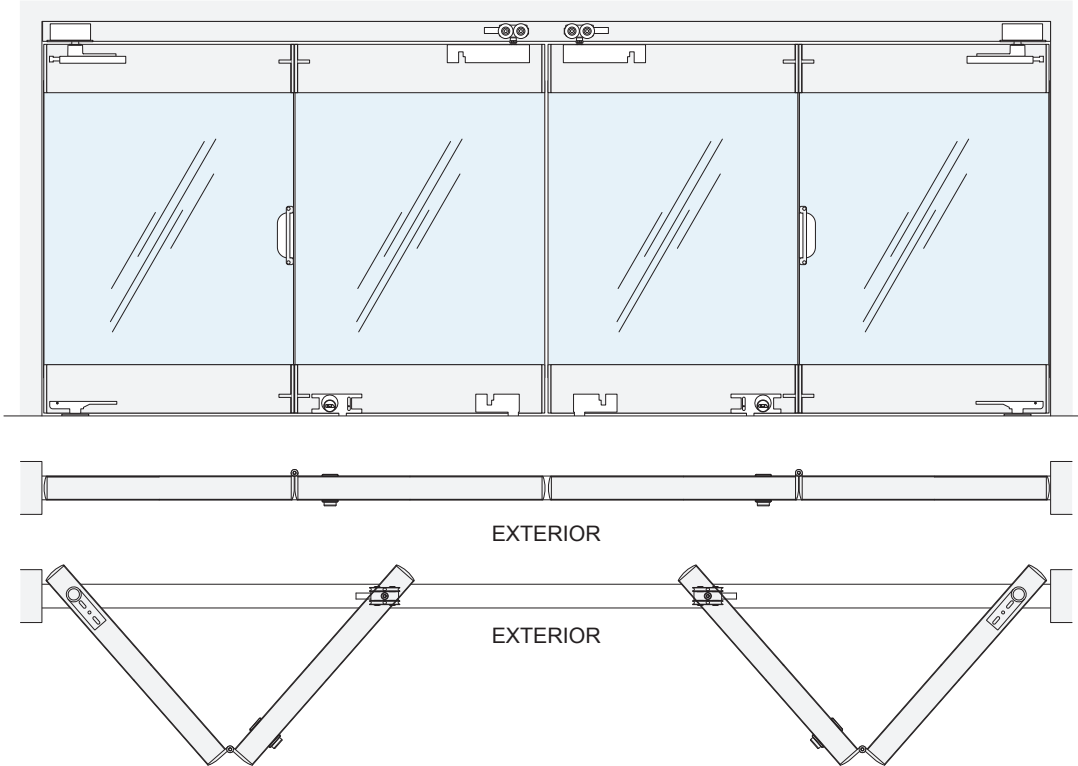

System Panels must not exceed any of the following guidelines:

Maximum Panel Height: 108" (2.74m)

MAXIMUM PANEL WIDTH

2 Panels and 4 Panels: 39" (991 mm)

3 Panels and 6 Panels: 34" (864 mm)

Minimum Panel Width: 15" (381 mm)

Threshold Options

OTB STANDARD CONFIGURATIONS

MODEL	MAXIMUM OPENING WIDTH
OTB2	78-3/8" (1.95 m)
OTB3	102-9/16" (2.6 m)
OTB4BP	156-3/4" (3.98 m)
OTB6BP	205-1/8" (5.21 m)

OTB2
2 Panel Full Leaf Bi-Fold

OTB3
3 Panel Full Leaf Bi-Fold

NOTE: Handles not included.

OTB STANDARD CONFIGURATIONS (CONTINUED)

OTB4BP
 4 Panel Full Leaf Bi-Fold

OTB6BP
 6 Panel Full Leaf Bi-Fold

NOTE: Handles not included.