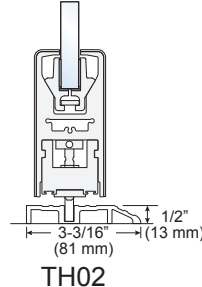

System Panels must not exceed any of the following guidelines:

Maximum Panel Height: 108" (2.74m)

MAXIMUM PANEL WIDTH

2 Panels and 4 Panels: 39" (991 mm)

3 Panels and 6 Panels: 34" (864 mm)

Minimum Panel Width: 15" (381 mm)

Maximum Panel Weight: 170 pounds (77 kg)

Minimum Door Width with Lock: 15" (381 mm)

NOTE: Bi-Fold Doors have a maximum of three panels on each side.

NOTE: OTB Bi-Fold for Interior Use Only.

ADDITIONAL NOTES OR SKETCHES

Threshold Options

OTB STANDARD CONFIGURATIONS

MODEL	MAXIMUM OPENING WIDTH
OTB2	78-3/8" (1.95 m)
OTB3	102-9/16" (2.6 m)
OTB4BP	156-3/4" (3.98 m)
OTB6BP	205-1/8" (5.21 m)

OTB2
2 Panel Full Leaf Bi-Fold

OTB3
3 Panel Full Leaf Bi-Fold