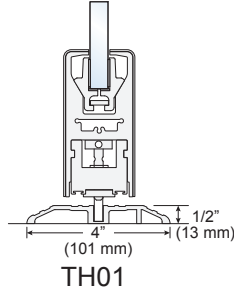

System Panels must not exceed any of the following guidelines:

Maximum Panel Height: 108" (2.74m)

MAXIMUM PANEL WIDTH

2 Panels and 4 Panels: 39" (991 mm)

3 Panels and 6 Panels: 34" (864 mm)

Minimum Panel Width: 15" (381 mm)

Maximum Panel Weight: 170 pounds (77 kg)

Minimum Door Width with Lock: 15" (381 mm)

NOTE: Bi-Fold Doors have a maximum of three panels on each side.

NOTE: OTB Bi-Fold for Interior Use Only.

ADDITIONAL NOTES OR SKETCHES

Threshold Options

OTB STANDARD CONFIGURATIONS

MODEL	MAXIMUM OPENING WIDTH
OTB2	78-3/8" (1.95 m)
OTB3	102-9/16" (2.6 m)
OTB4BP	156-3/4" (3.98 m)
OTB6BP	205-1/8" (5.21 m)

OTB2
2 Panel Full Leaf Bi-Fold

OTB3
3 Panel Full Leaf Bi-Fold